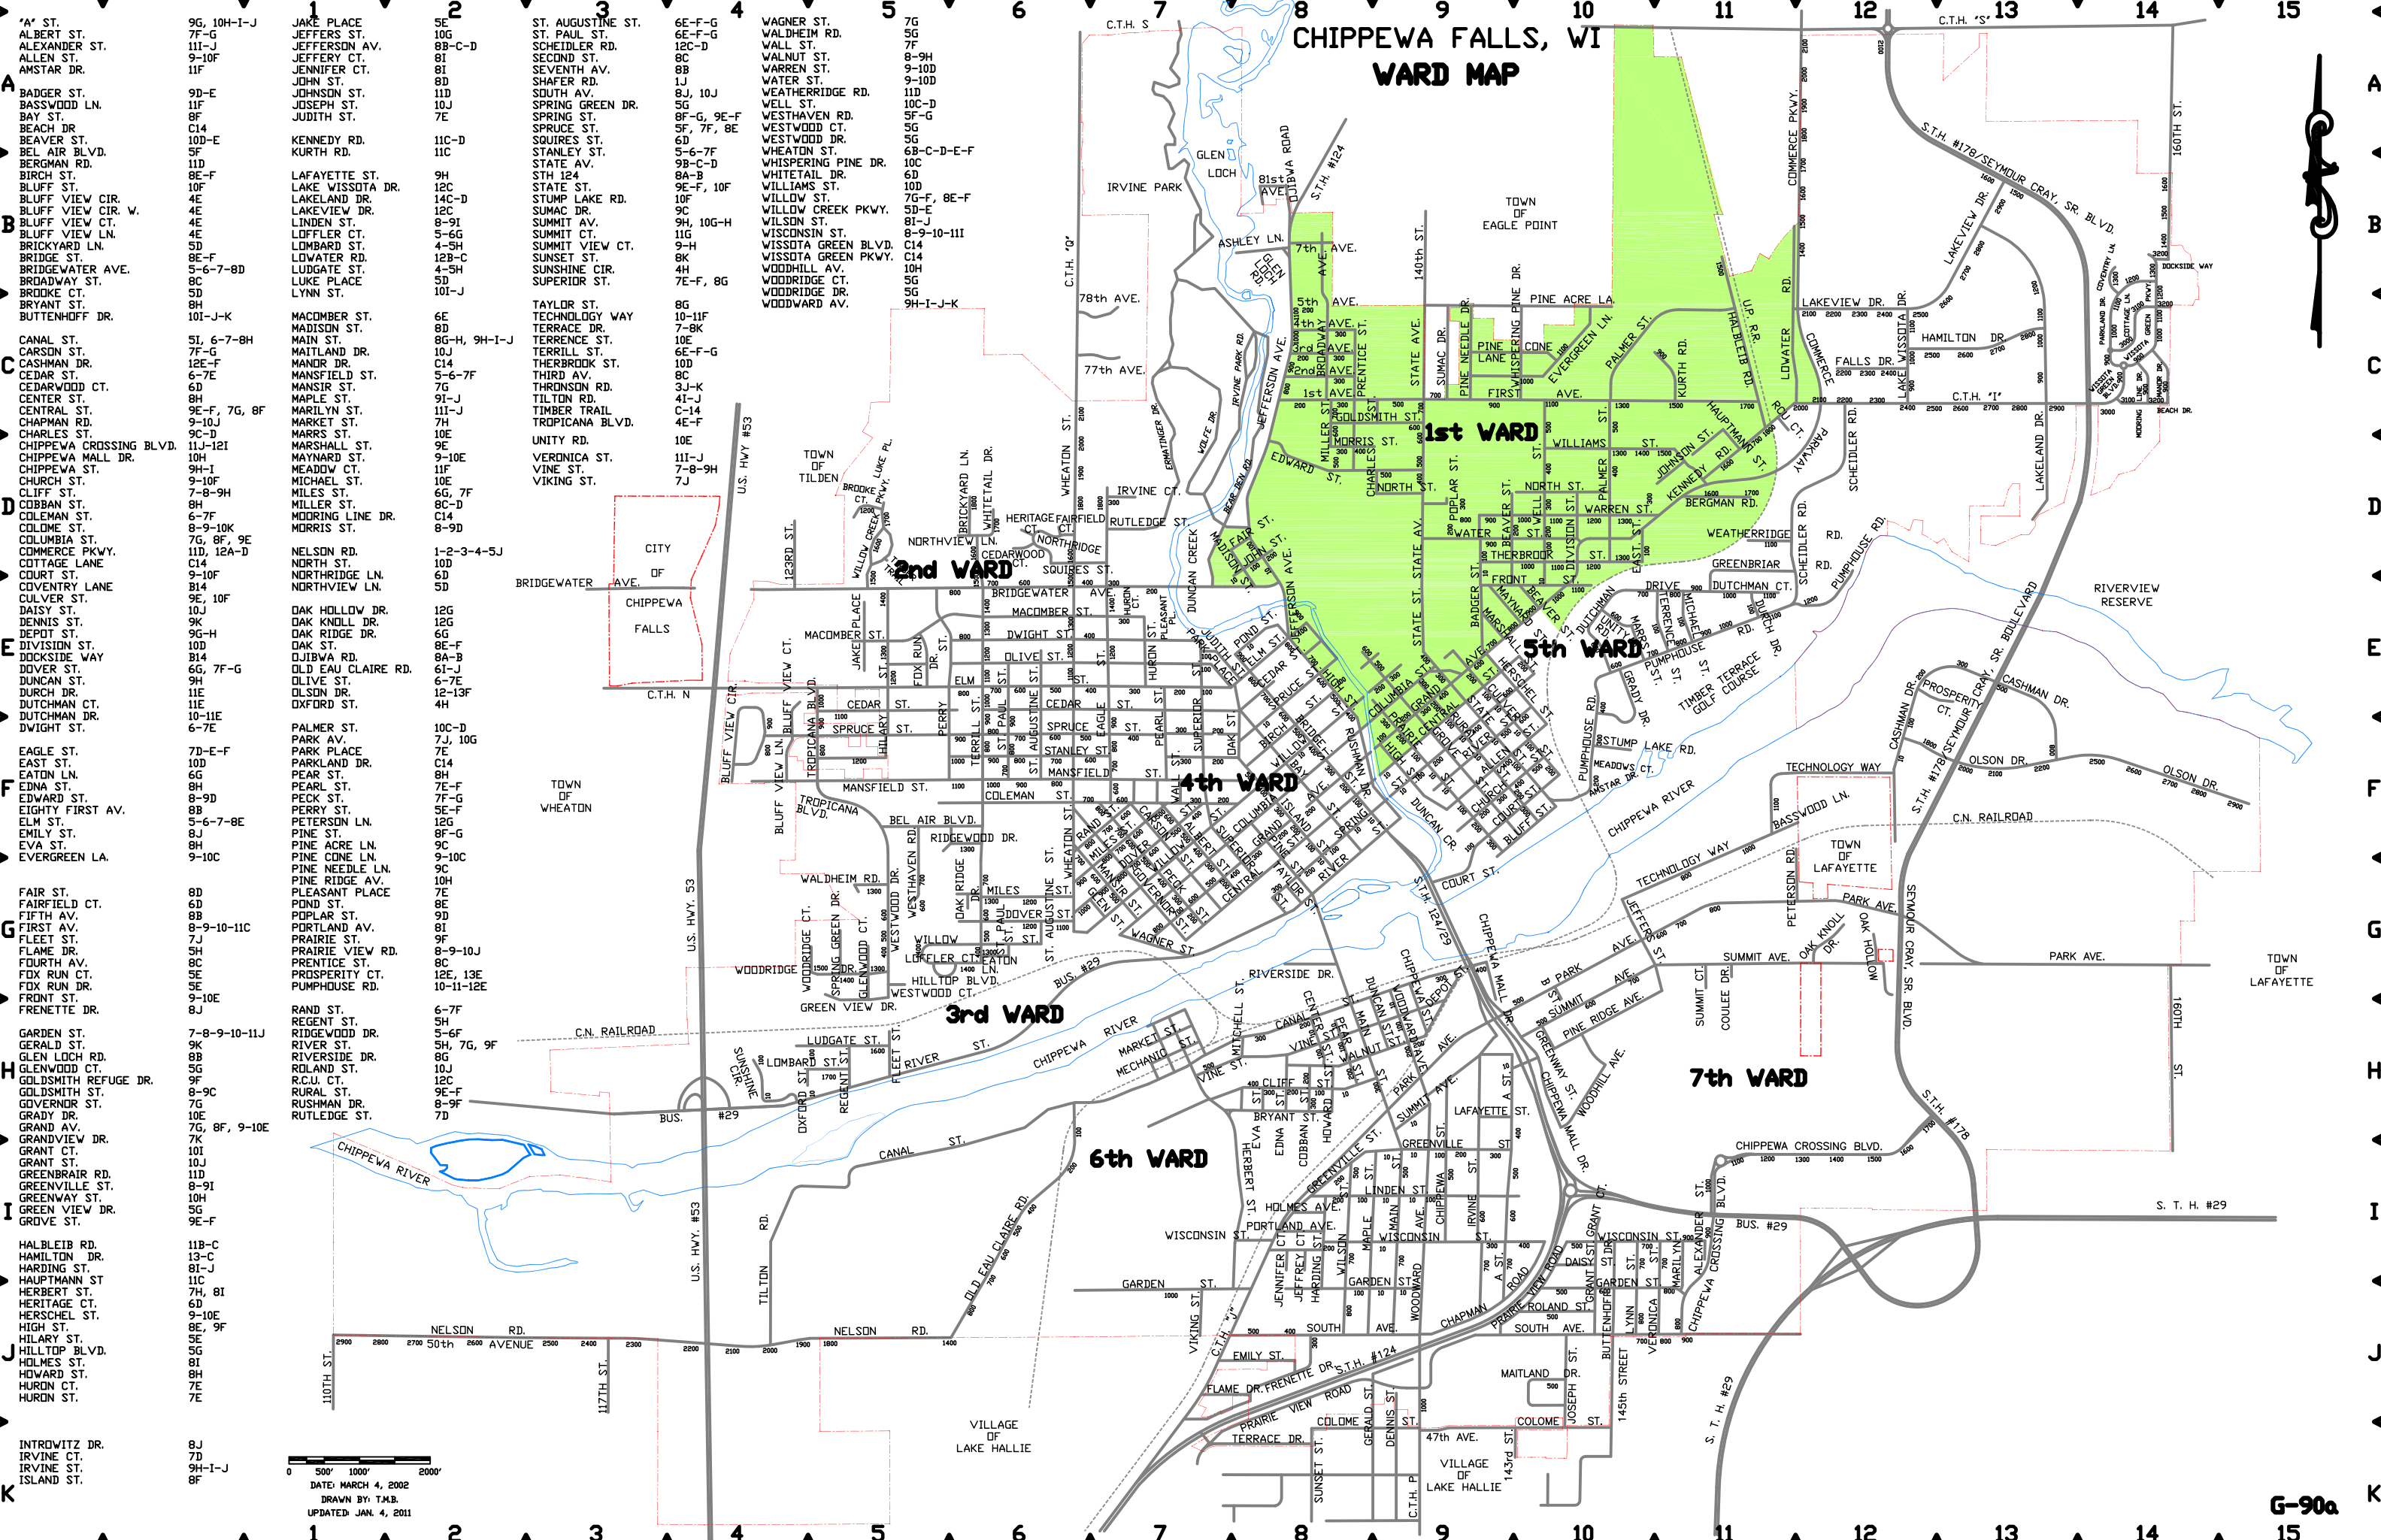

CHIPPEWA FALLS, WI WARD MAP

- 1 *A* ST. ALBERT ST. ALEXANDER ST. ALLEN ST. AMSTAR DR.
- 2 BADGER ST. BASSWOOD LN. BAY ST. BEACH DR. BEAVER ST. BEL AIR BLVD. BERGMAN RD. BIRCH ST. BLUFF ST. BLUFF VIEW CIR. BLUFF VIEW CIR. W. BLUFF VIEW CT. BLUFF VIEW LN. BRICKYARD LN. BRIDGE ST. BRIDGEWATER AVE. BROADWAY ST. BROOKE CT. BRYANT ST. BUTTENHOFF DR.
- 3 CANAL ST. CARSON ST. CASHMAN DR. CEDAR ST. CEDARWOOD CT. CENTER ST. CENTRAL ST. CHAPMAN RD. CHARLES ST. CHIPPEWA CROSSING BLVD. CHIPPEWA MALL DR. CHIPPEWA ST. CHURCH ST. CLIFF ST. COBBAN ST. COLEMAN ST. COLOME ST. COLUMBIA ST. COMMERCE PKWY. COTTAGE LANE COURT ST. COVENTRY LANE CULVER ST. DAISY ST. DENNIS ST. DEPTD ST. DIVISION ST. DOCKSIDE WAY. DOVER ST. DUNCAN ST. DURCH DR. DUTCHMAN CT. DUTCHMAN DR. DWIGHT ST.
- 4 EAGLE ST. EAST ST. EATON LN. EDNA ST. EDWARD ST. EIGHTY FIRST AV. ELM ST. EMILY ST. EVA ST. EVERGREEN LA.
- 5 FAIR ST. FAIRFIELD CT. FIFTH AV. FIRST AV. FLEET ST. FLAME DR. FOURTH AV. FOX RUN CT. FOX RUN DR. FRENETTE DR.
- 6 GARDEN ST. GERALD ST. GLEN LOCH RD. GLENWOOD CT. GOLDSMITH REFUGE DR. GOLDSMITH ST. GOVERNOR ST. GRADY DR. GRAND AV. GRANDVIEW DR. GRANT CT. GRANT ST. GREENBRAIR RD. GREENVILLE ST. GREENWAY ST. GREEN VIEW DR. GROVE ST.
- 7 HALBLEIB RD. HAMILTON DR. HARDING ST. HAUPTMANN ST. HERBERT ST. HERITAGE CT. HERSCHEL ST. HIGH ST. HILARY ST. HILLTOP BLVD. HOLMES ST. HOWARD ST. HURON CT. HURON ST.
- 8 INTROWITZ DR. IRVINE CT. IRVINE ST. ISLAND ST.

- 9 JAKE PLACE JEFFERS ST. JEFFERSON AV. JEFFERY CT. JENNIFER CT. JOHN ST. JOHNSON ST. JOSEPH ST. JUDITH ST.
- 10 KENNEDY RD. KURTH RD.
- 11 LAFAYETTE ST. LAKE WISSOTA DR. LAKELAND DR. LAKEVIEW DR. LINDEN ST. LOFFLER CT. LOMBARD ST. LOWATER RD. LUDGATE ST. LUKE PLACE LYNN ST.
- 12 MACDMBER ST. MADISON ST. MAIN ST. MAITLAND DR. MANDR DR. MANSFIELD ST. MANSIR ST. MARLYN ST. MARKET ST. MARRS ST. MARSHALL ST. MAYNARD ST. MEADOW CT. MICHAEL ST. MILLS ST. MILLER ST. MORRIS ST. MORRIS ST. MORRIS ST. MORRIS ST. MORRIS ST.
- 13 NELSON RD. NORTH ST. NORTHSTRIDE LN. NORTHVIEW LN.
- 14 OAK HOLLOW DR. OAK KNOLL DR. OAK RIDGE DR. OAK ST. OLBAMA RD. OLD EAU CLAIRE RD. OLIVE ST. OLSON DR. OXFORD ST.
- 15 PALMER ST. PARK AV. PARK PLACE PARKLAND DR. PEAR ST. PECK ST. PERRY ST. PETERSON LN. PINE ST. PINE ACRE LN. PINE CONE LN. PINE NEEDLE LN. PINE RIDGE AV. PLEASANT PLACE POND ST. POPLAR ST. PORTLAND AV. PRAIRIE ST. PRAIRIE VIEW RD. PRENTICE ST. PROSPERITY CT. PUMPHOUSE RD.
- 16 RAND ST. REGENT ST. RIDGEWOOD DR. RIVER ST. RIVERSIDE DR. ROLAND ST. R.C.U. CT. RURAL ST. RUSHMAN DR. RUTLEDGE ST.