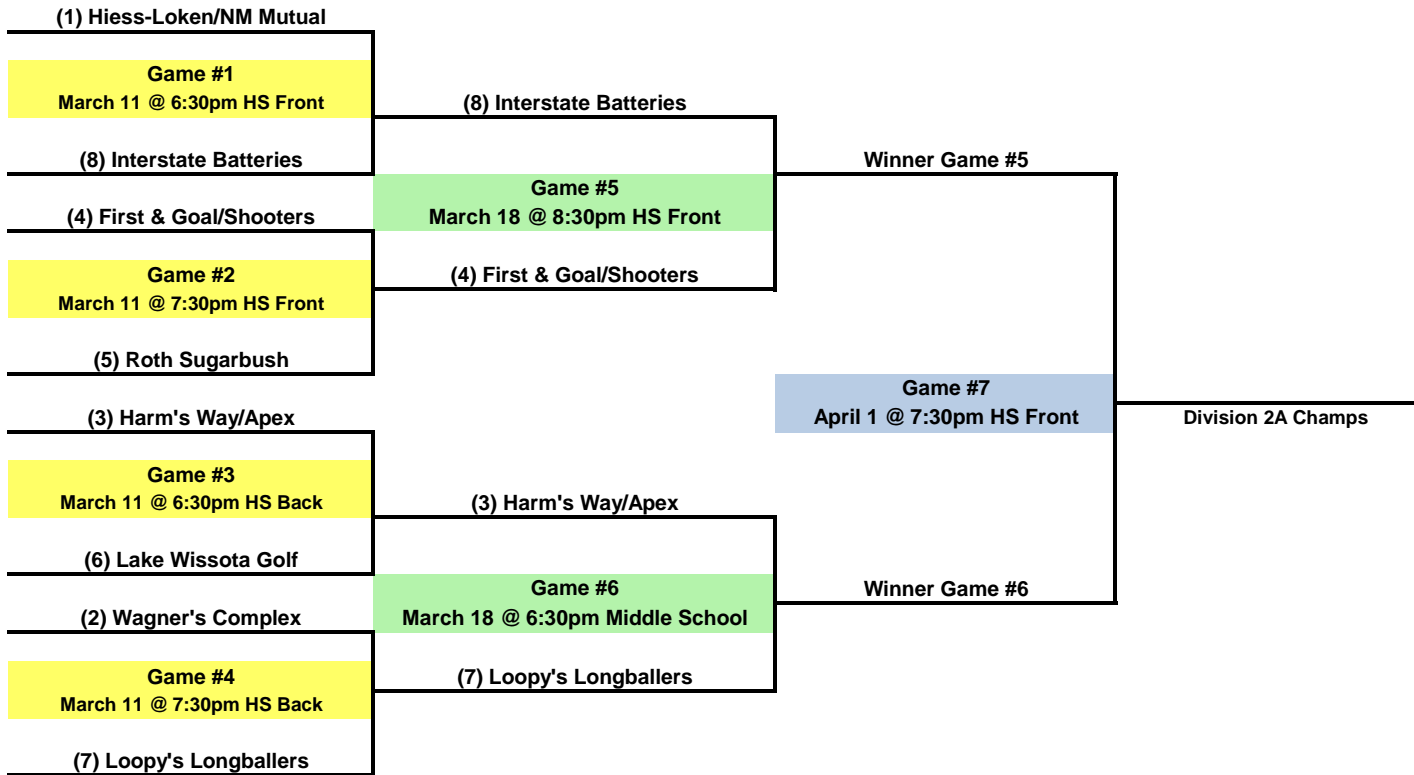

**C.F. Parks and Recreation Dept.  
2019 - 2020 Men's Basketball League**

**Division 2 "A" Playoff Bracket**

Seeds	
1	Hiess-Loken/NW Mutual
2	Wagner's Complex
3	Harm's Way/Apex
4	First & Goal/Shooters
5	Roth Sugarbush
6	Lake Wissota Golf
7	Loopy's Longballers
8	Interstate Batteries

Please read bracket carefully for dates, times, and gym locations!  
 NO GAMES 3/25 - Schools closed for Spring Break  
 All players participating in playoff games **MUST** have played at least one regular season game and are listed on the roster.  
 There shall be no names written on the roster during playoffs as all rosters are up-to-date.  
**\*\*YOU MAY ONLY PLAY ON ONE TEAM\*\***