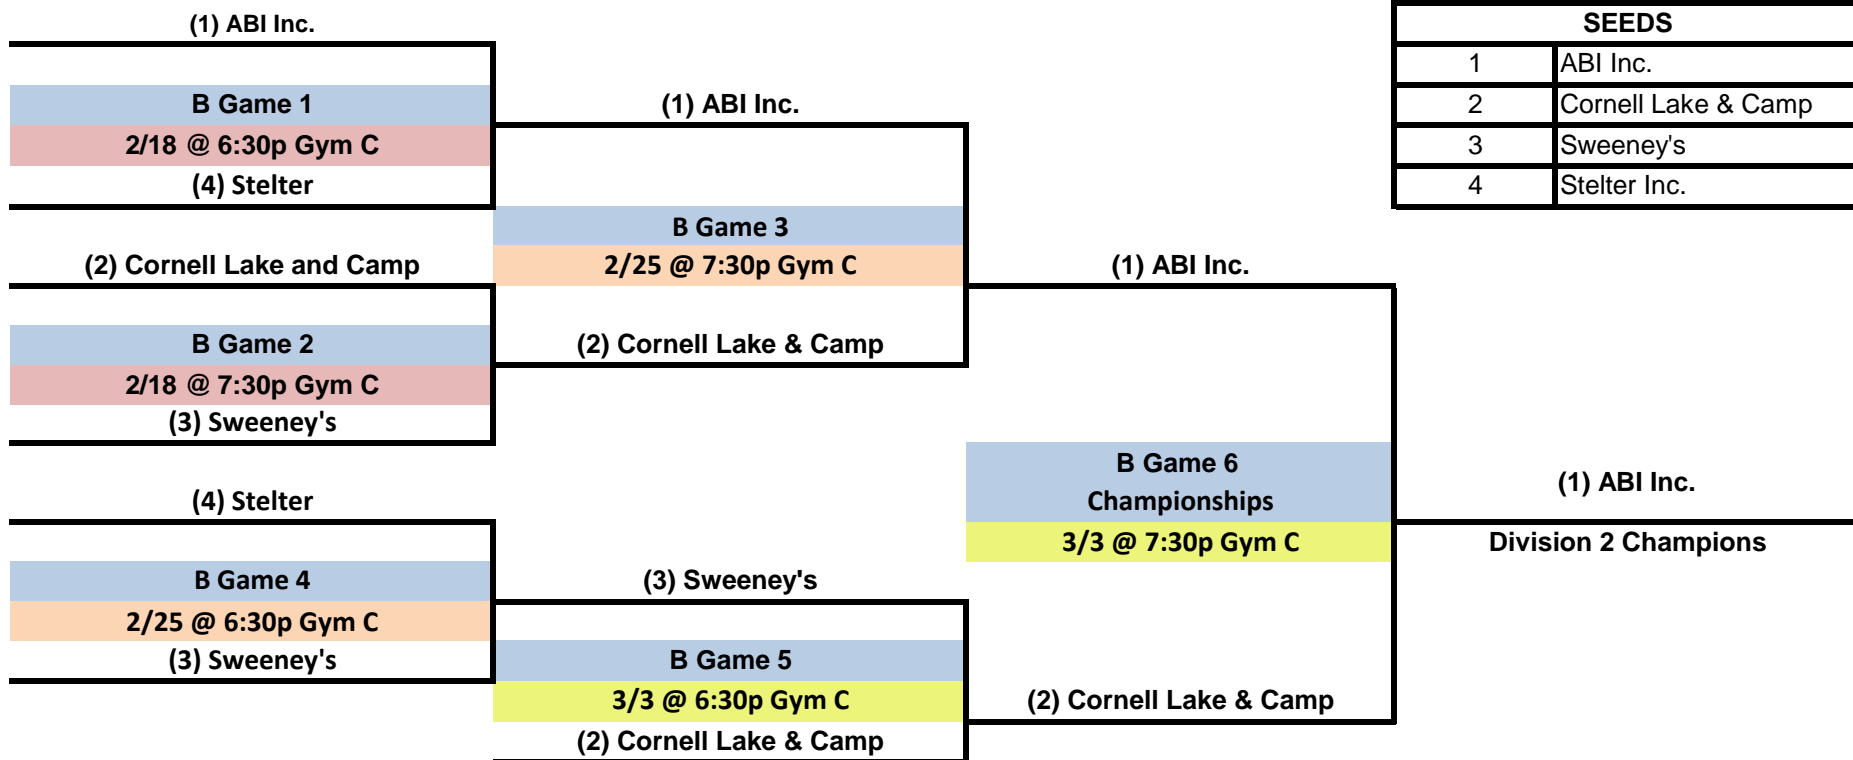

**Chippewa Falls Parks & Rec**  
**2019-2020 Women's Volleyball League**  
**Division 2 Tournament Bracket - Double Elimination**

SEEDS	
1	ABI Inc.
2	Cornell Lake & Camp
3	Sweeney's
4	Stelter Inc.

Best 2 out of 3 sets. Do not play the 3rd set if one team wins the first two sets.  
 No time limit. Rally Scoring to 25 points, win by 2 points. (Cap 27)

\*\*In the event that Winner of Game 5 also wins Game 6, both teams in the championship would then be tied.  
 One (1) additional set will be played to break the tie - race to 25, win by 2 points, NO CAP.