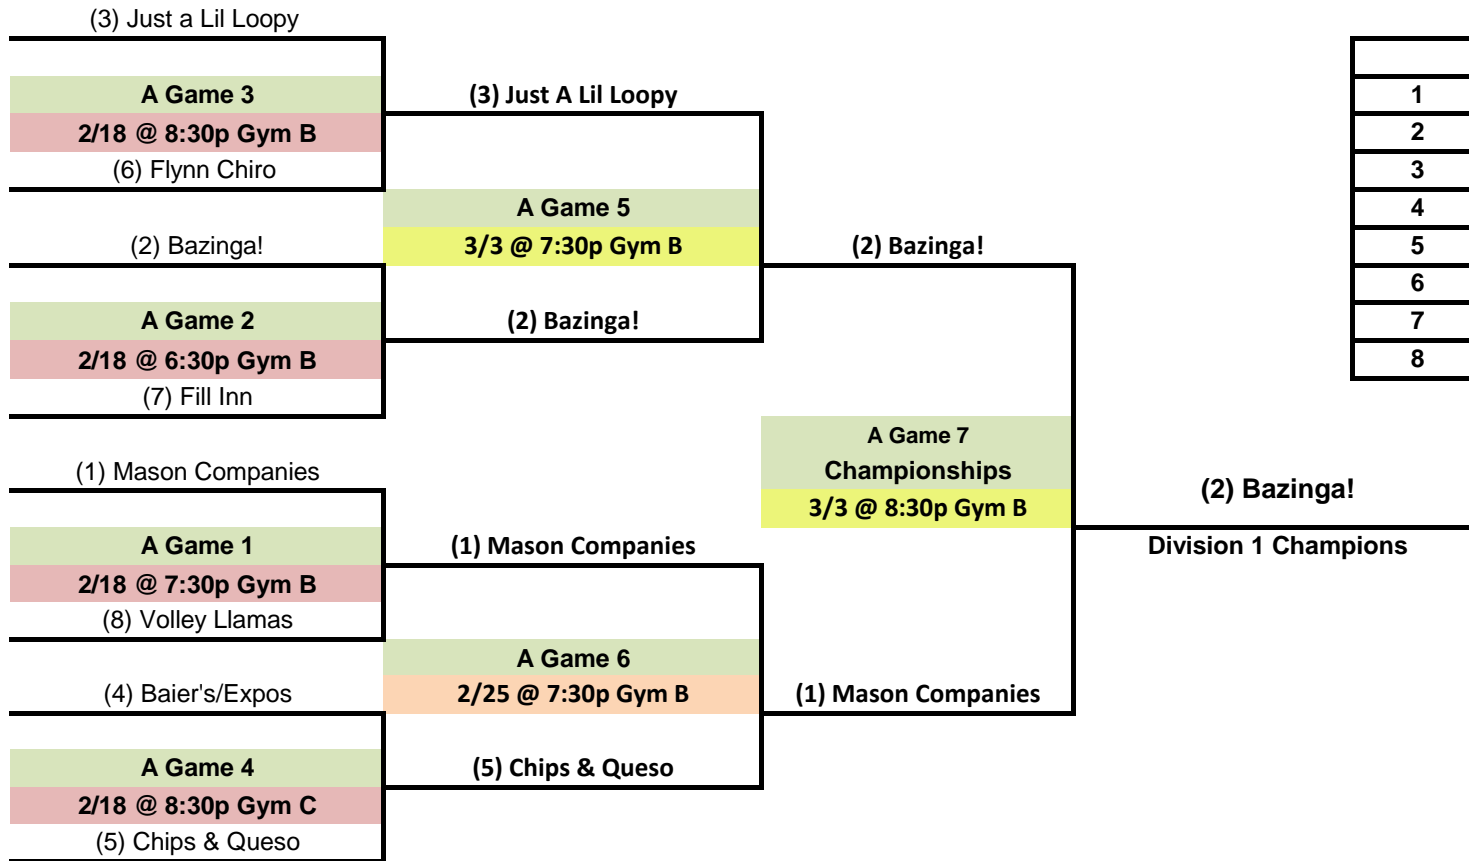

**Chippewa Falls Parks & Rec**  
**2019-2020 Women's Volleyball League**  
**Division 1 Tournament Bracket - Single Elimination**

SEEDS	
1	Mason Companies
2	Bazinga!
3	Just a Lil Loopy
4	Baier's/Expos
5	Chips & Queso
6	Flynn Chiro
7	Fill Inn
8	Volley Llamas

Best 2 out of 3 sets. Do not play the 3rd set if one team wins the first two sets.

No time limit. Rally Scoring to 25 points, win by 2 points. (Cap 27)

Teams must use roster players, which includes subs. Each individual must have already played in at least 1 full match during the season to play in the tournament. Individuals can only play on one team in our Women's Volleyball League. All players must be 18 years of age or older.